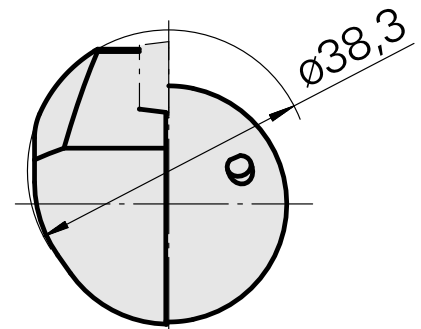

INDEX CAPTO C3 for CC.. 09T3.., left, with gripper groove

Technical data

TH accessories category

INDEX CAPTO C3

Mounting

for CC.. 09T3..

Quick change inserts

Turning tool holder