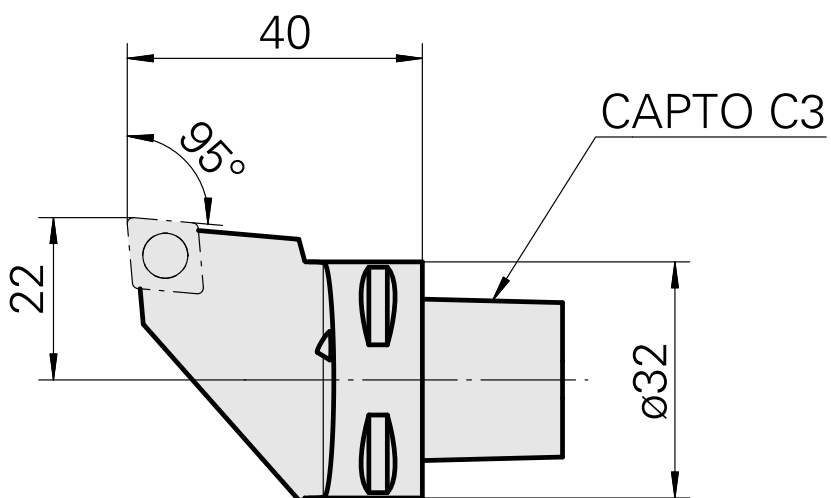

INDEX CAPTO C3 for CC.. 09T3.., left, with gripper groove

Technical data

TH accessories category

INDEX CAPTO C3

Mounting

for CC.. 09T3..

Quick change inserts

Turning tool holder