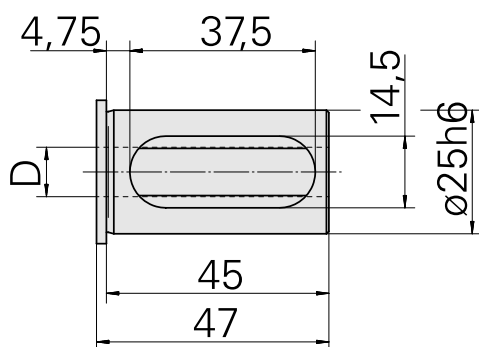

Mounting sleeve with collar D25/ 14mm

Technical data

TH accessories category	Mounting sleeve with collar
Mounting	D25
Tool mounting	14mm

Documents

No downloads available for this product