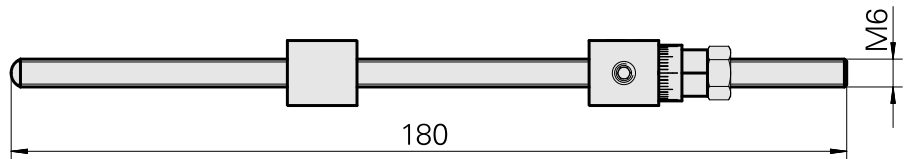

Stop Feineinstellung; klein

Technical data

There are currently no additional technical features stored for this product

Documents

No downloads available for this product