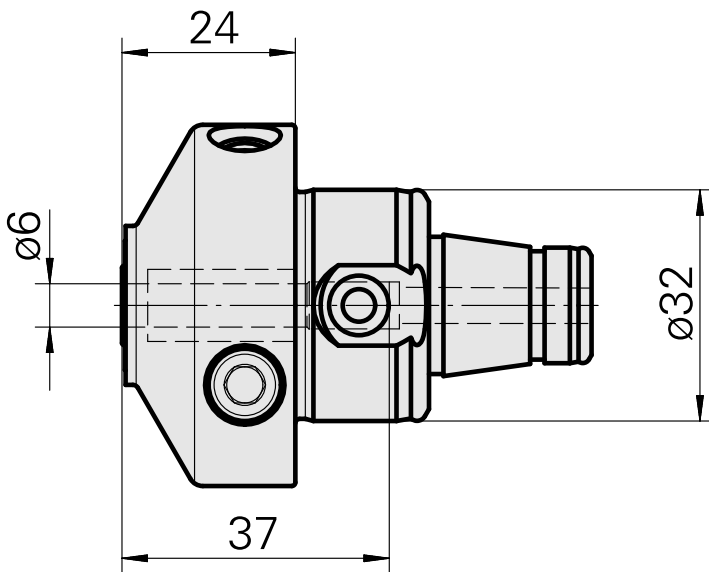

WFB 32-20 Hydraulic expansion chuck D6

Technical data

TH accessories category

WFB 32-20

Mounting

Hydraulic expansion chuck D6

Quick change inserts

hydraulic expans. mounting