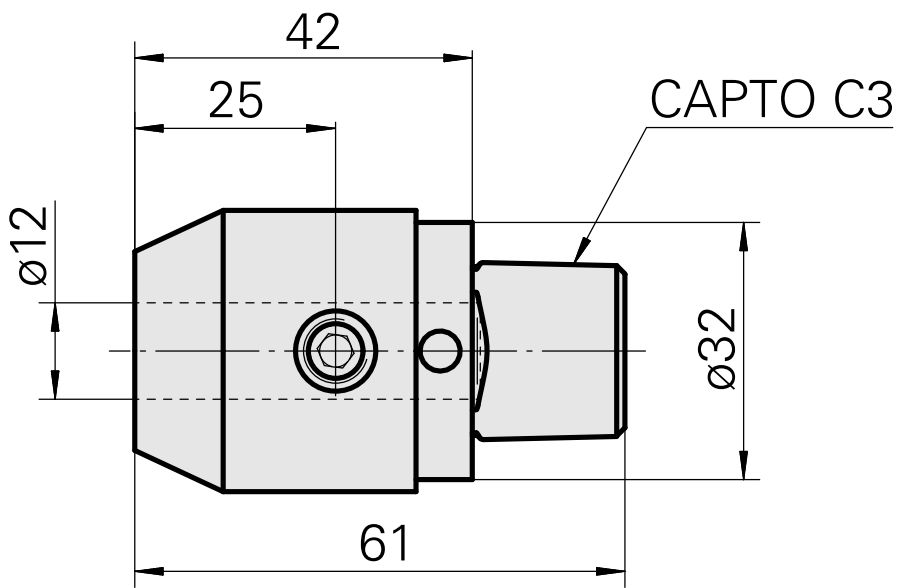

### Technical data

TH accessories category	INDEX CAPTO C3
Mounting	D12
Quick change inserts	Weldon mounting