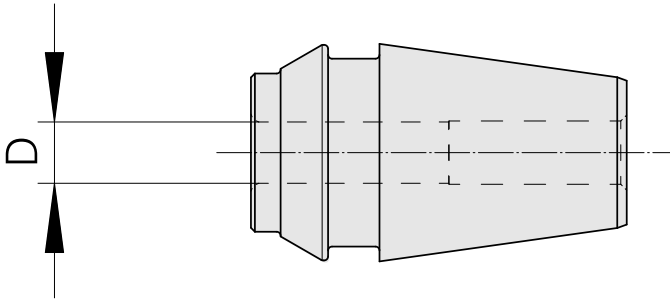

ER-shrink collet ER 11 6mm

Technical data

TH accessories category	ER-shrink collet
Mounting	ER11
Tool mounting	6mm
Collet type	ER 11

Documents

No downloads available for this product