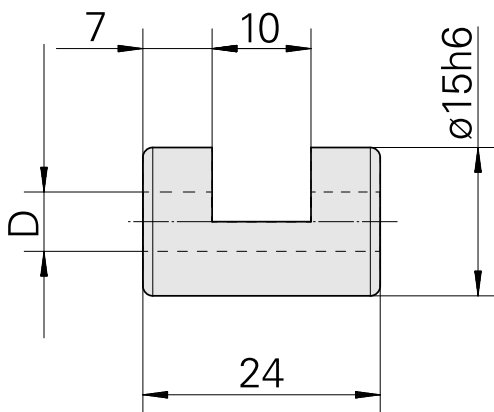

Clamping sleeve D15/ 3.5mm

Technical data

TH accessories category	Clamping sleeve
Mounting	D15
Tool mounting	3.5mm

10724630
993115.0350

INDEX

Documents

No downloads available for this product