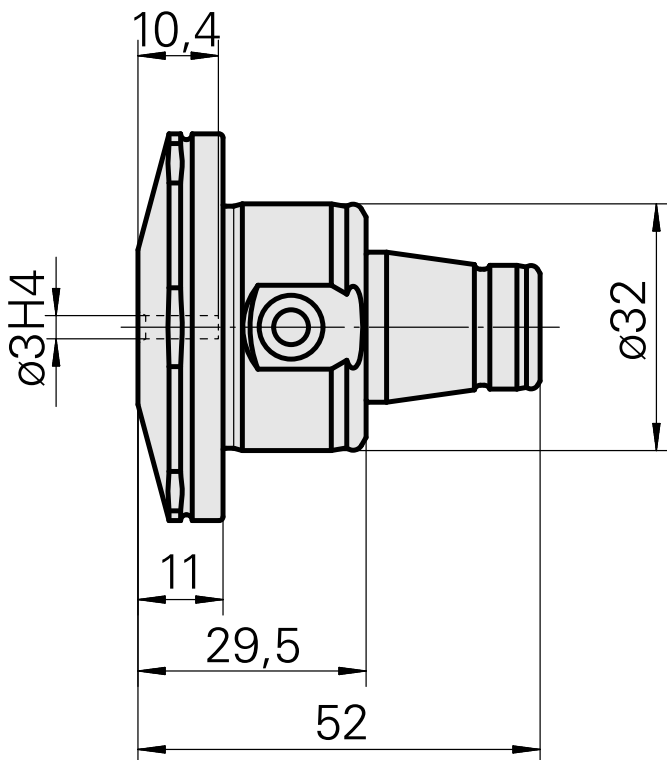

## WFB 32-20 Shrink-fit mounting D3

### Technical data

TH accessories category

WFB 32-20

Mounting

Shrink-fit mounting D3

Quick change inserts

shrink-fit mounting