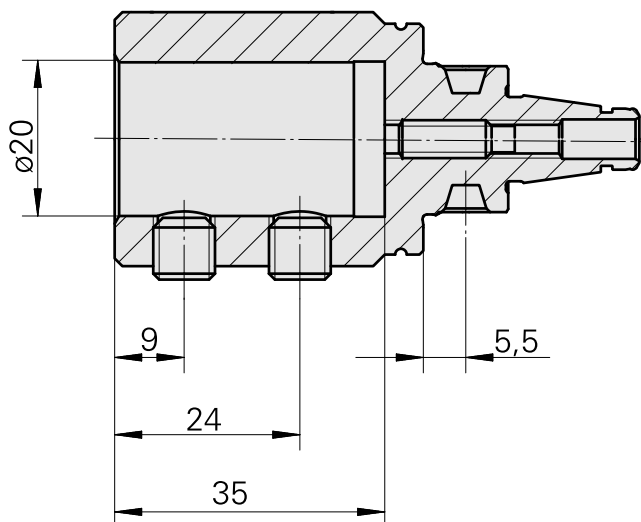

WFB 20-12 D20

Technical data

TH accessories category

WFB 20-12

Mounting

D20

Quick change inserts

Boring tool holder

A-A