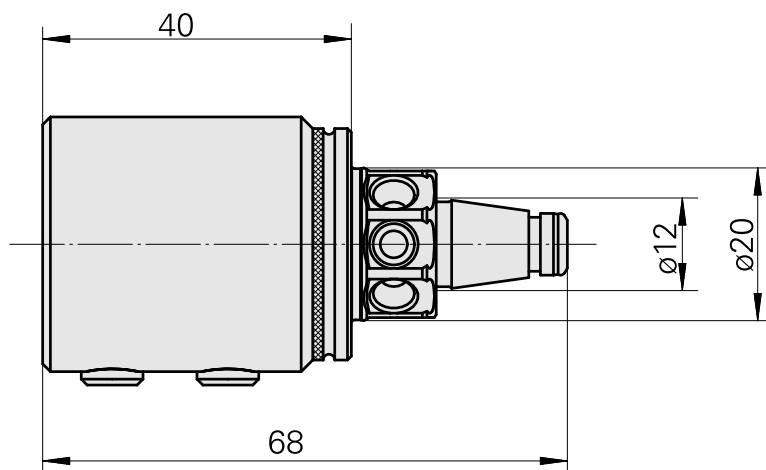

WFB 20-12 D20

Technical data

TH accessories category

WFB 20-12

Mounting

D20

Quick change inserts

Boring tool holder

Previous product ID : W68511.0403

TH accessories
category
Mounting sleeve with
collar

Mounting
D20

Tool mounting
3mm

[Mounting sleeve with collar D20/ 4mm](#)

Product ID : 10215398

Previous product ID : W68511.0404

TH accessories
category
Mounting sleeve with
collar

Mounting
D20

Tool mounting
4mm

[Mounting sleeve with collar D20/ 5mm](#)

Product ID : 10832261

Previous product ID : W68510.0405

TH accessories
category
Mounting sleeve with
collar

Mounting
D20

Tool mounting
5mm

[Mounting sleeve with collar D20/ 6mm](#)

Product ID : 10048953
Previous product ID : W68510.0406

TH accessories category Mounting sleeve with collar	Mounting D20	Tool mounting 6mm
--	--------------	-------------------