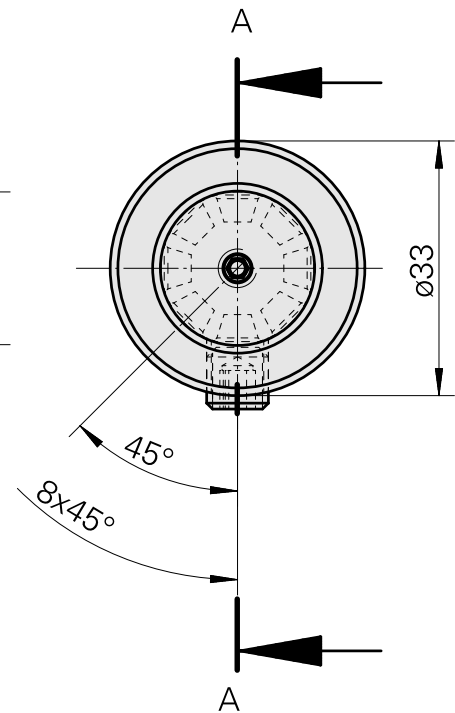

WFB 20-12 D20

Technical data

TH accessories category

WFB 20-12

Mounting

D20

Quick change inserts

Boring tool holder

A-A