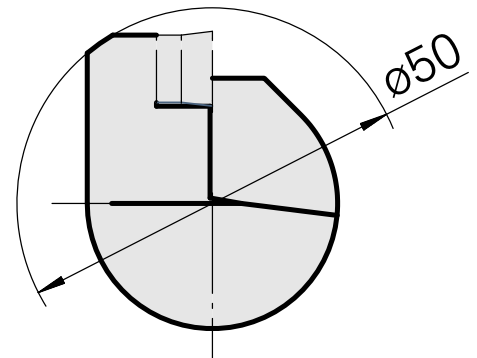

INDEX CAPTO C3 for CC.. 09T3.., left, without gripper groove

Technical data

TH accessories category

INDEX CAPTO C3

Mounting

for CC.. 09T3..

Quick change inserts

Turning tool holder