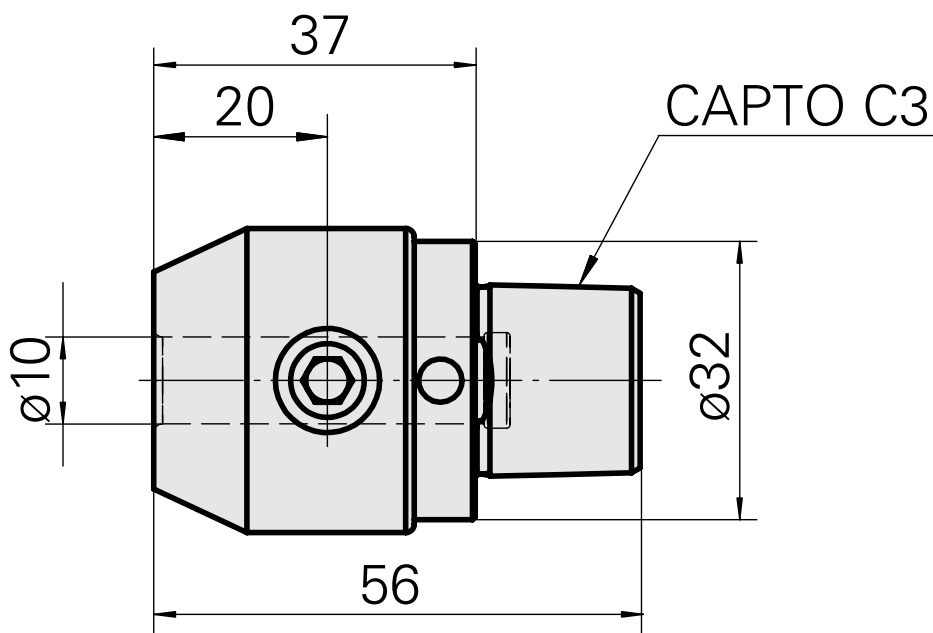

INDEX CAPTO C3 D10 (0.39 ")

Technical features

TH accessories category	INDEX CAPTO C3
Mounting	D10 (0.39 ")
Quick change inserts	Weldon mounting

10680934
W9990593

INDEX

Documents

No downloads available for this product