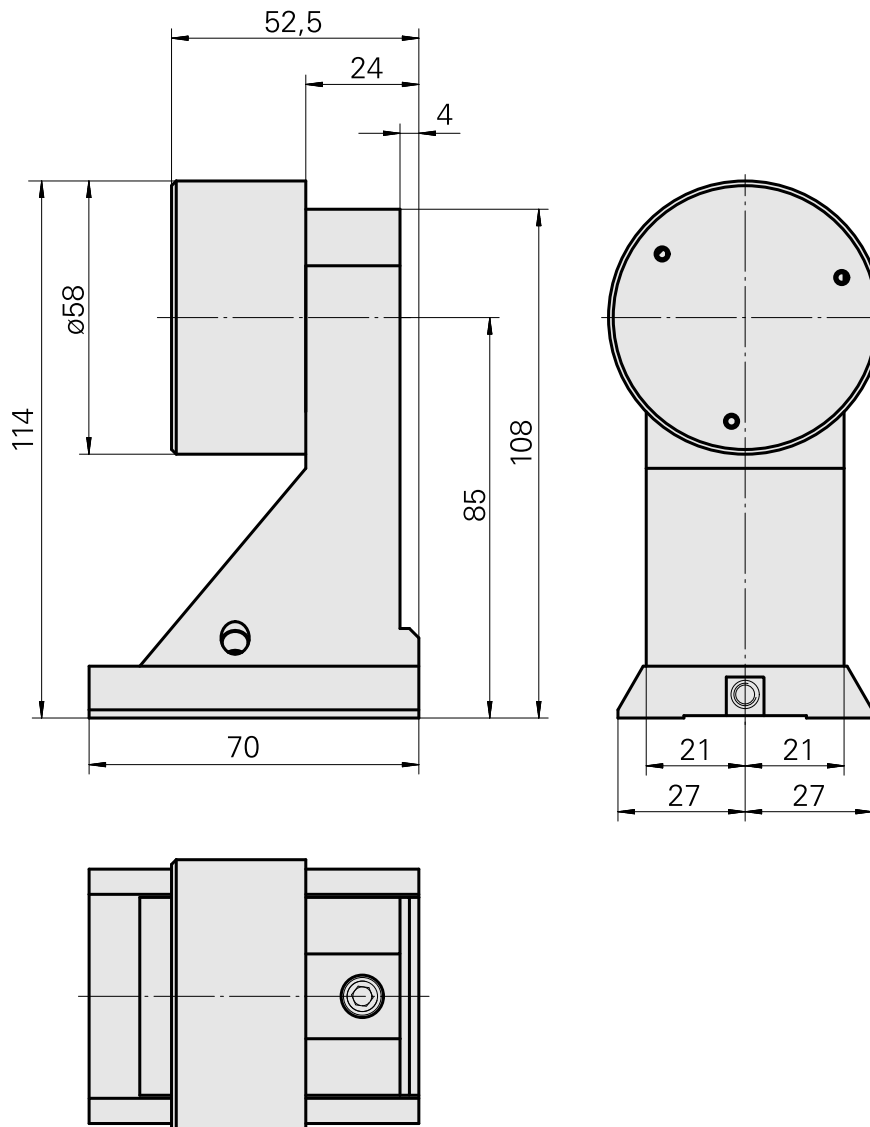

Bar stop Dovetail (ABC), adjustable

Technical data

Shank VDI	Dovetail (ABC)
Drive	not live
Fixation VDI	none
reversible 180°	no
X [mm]	85 (3.35")
Y [mm]	-
Z [mm]	-17 (-0.67)
INDEX TRAUB products	ABC • ABC.2