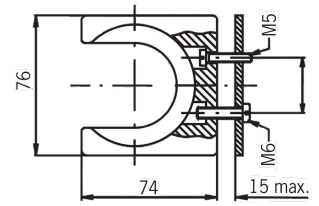

Holder

Technical features

Electrical assemblies

Control element

Protection class

IP67

No 3-side view is currently available for this product

10670321
486200.8551