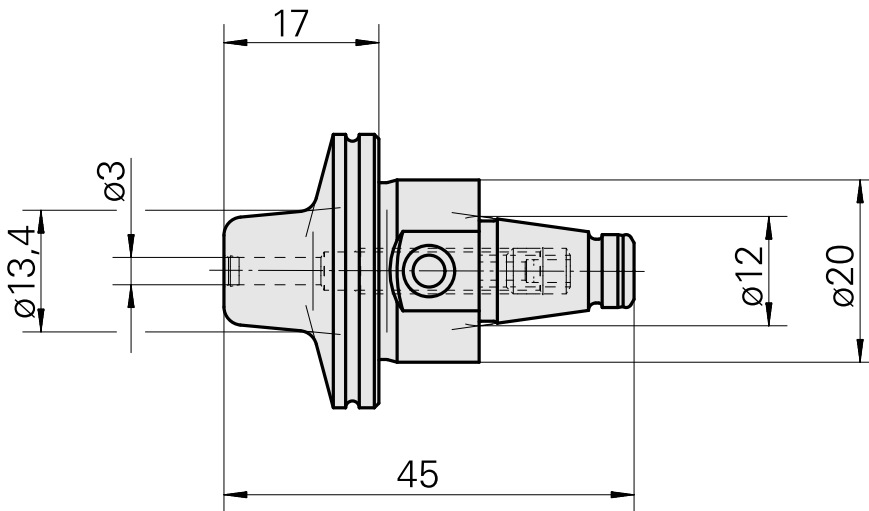

## WFB 20-12 Shrink-fit mounting D3, 2-piece type

### Technical data

TH accessories category

WFB 20-12

Mounting

Shrink-fit mounting D3

Quick change inserts

shrink-fit mounting

### **Other accessories**

[Adjusting screw M 5x10](#)

Product ID : 10674886

Previous product ID : 326793

---