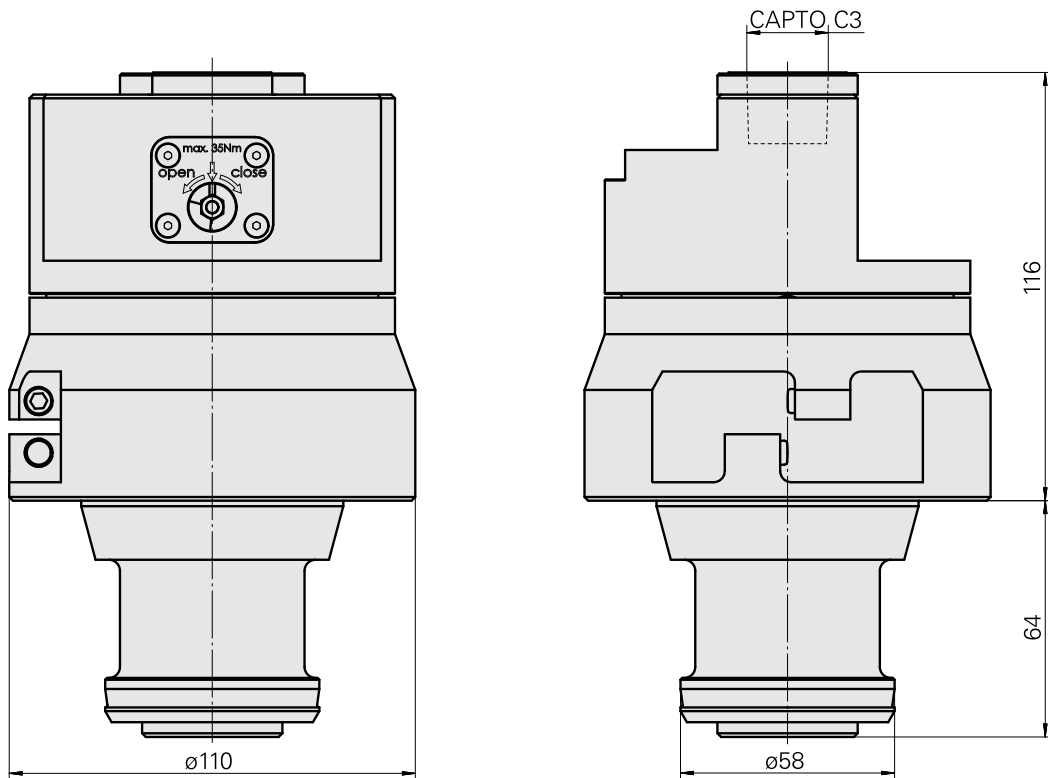

## Presetting device /INDEX CAPTO C3

### Technical data

TH accessories category

Adapter pre-adjustment block

Tool mounting

CAPTO C3