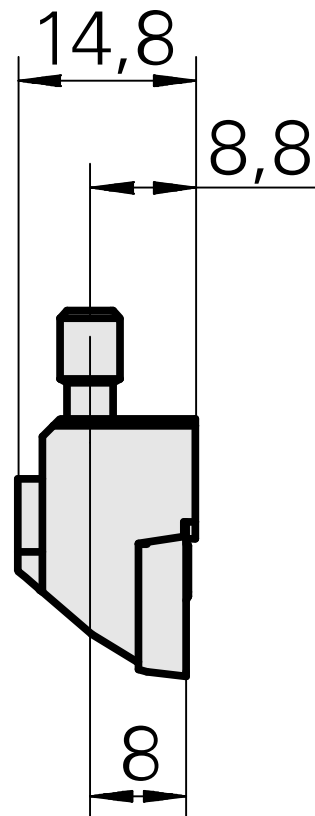

Cassette

Technical data

TH accessories category
Mounting

Cassette, right
for DC.. 11T3..

Documents

No downloads available for this product