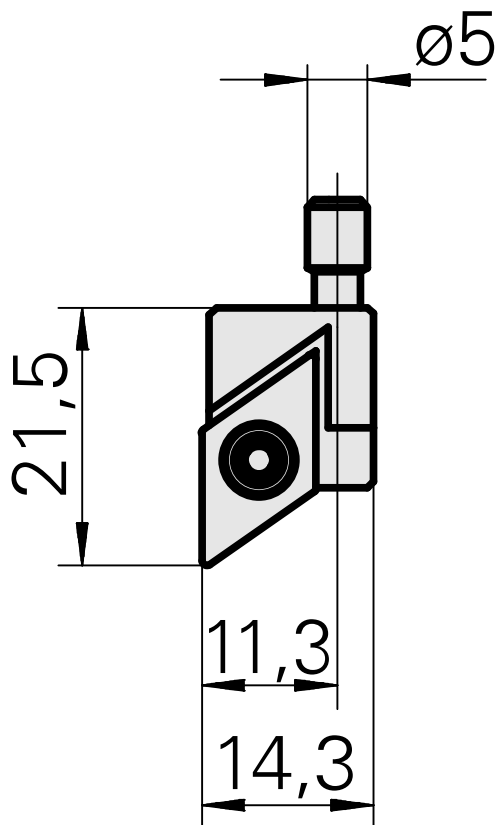

Cassette

Technical data

TH accessories category
Mounting

Cassette, right
for DC.. 11T3..

Documents

No downloads available for this product