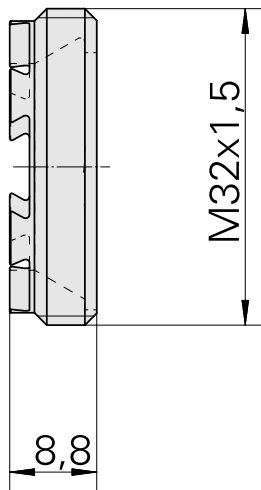

### Technical data

TH accessories category

Clamping nut

Mounting

ER25

Collet type

ER 25

Clamping nut type

Male thread

10630063  
901939.5251

**INDEX**

---