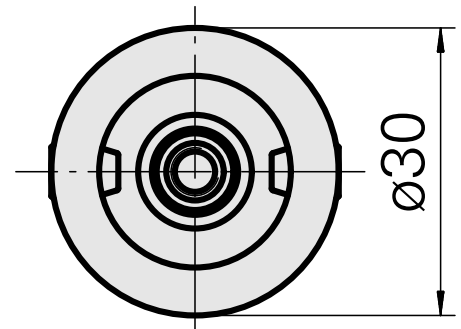

WFB 20-12 WFB 20-12, Extension

Technical data

TH accessories category	WFB 20-12
Mounting	WFB 20-12
Quick change inserts	miscell mounting

Documents

Product notes

[DE \(pdf\)](#)

[EN \(pdf\)](#)

[FR \(pdf\)](#)