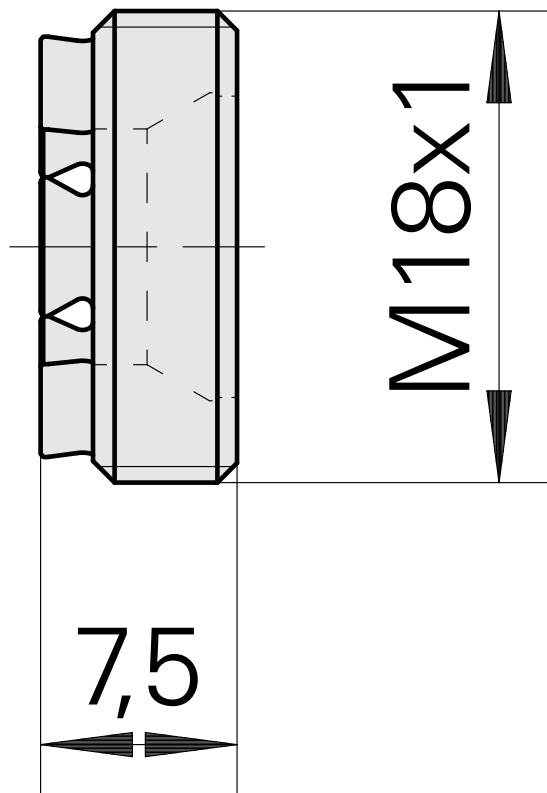

Clamping nut

Technical data

TH accessories category

Clamping nut

Mounting

ER11

Collet type

ER 11

Clamping nut type

Male thread

Documents

No downloads available for this product