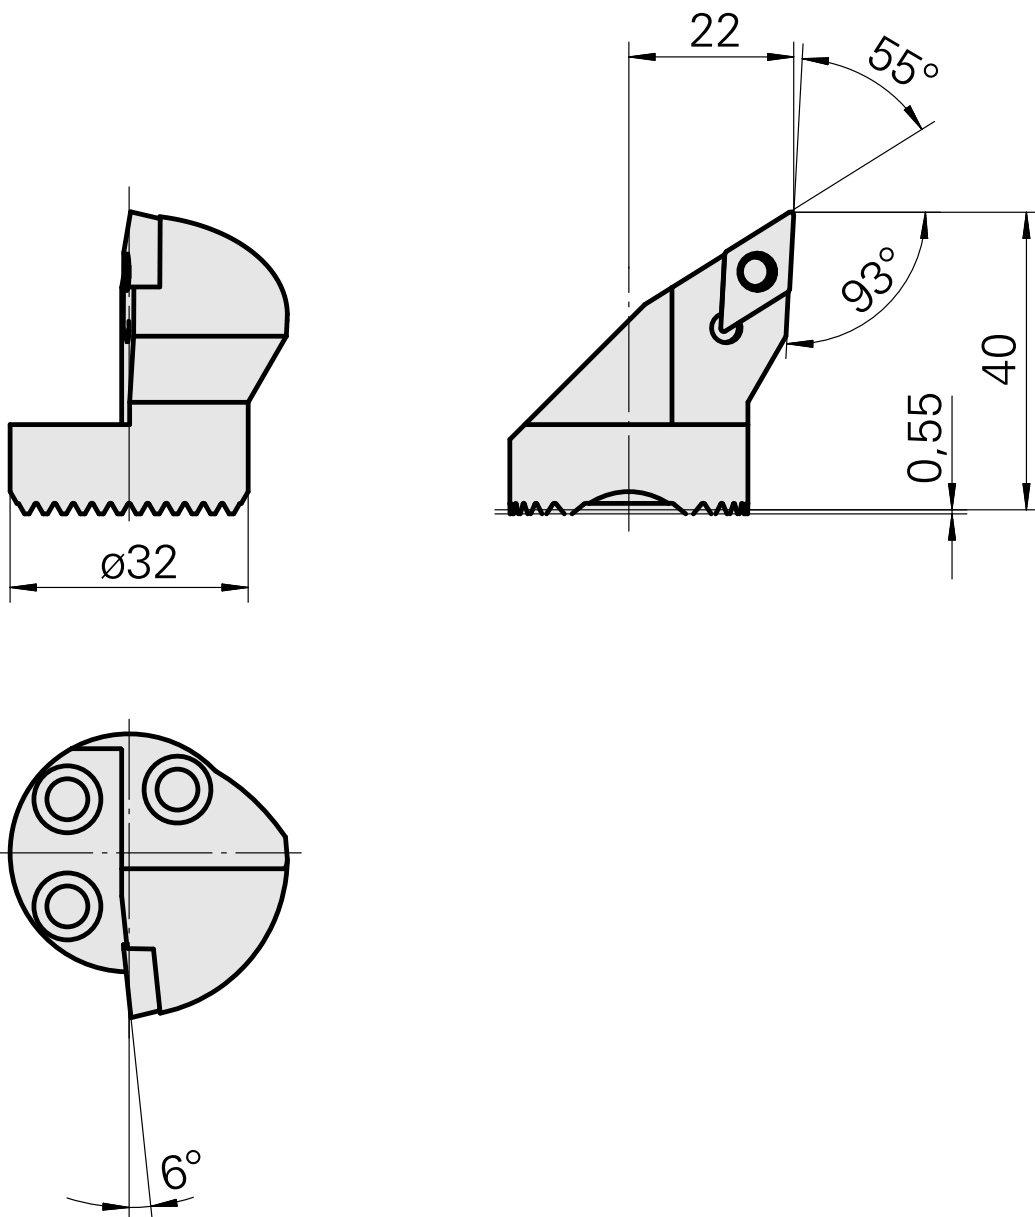

## Boring head for DC.. 11T3..

### Technical data

<b>Mounting</b>	for DC.. 11T3..
<b>Cooling</b>	internal
<b>Pressure</b>	50 bar
<b>X [mm]</b>	40 (1.57")
<b>Z [mm]</b>	22 (0.87)
<b>INDEX TRAUB products</b>	G220.3 • R200 • TNX65/42 • TNX220.3

## Accessories

Required for operation

[Countersunk screw Wohlhaupter Nr. 115673](#)

Product ID : 10587078

Previous product ID : W00013.0026

---