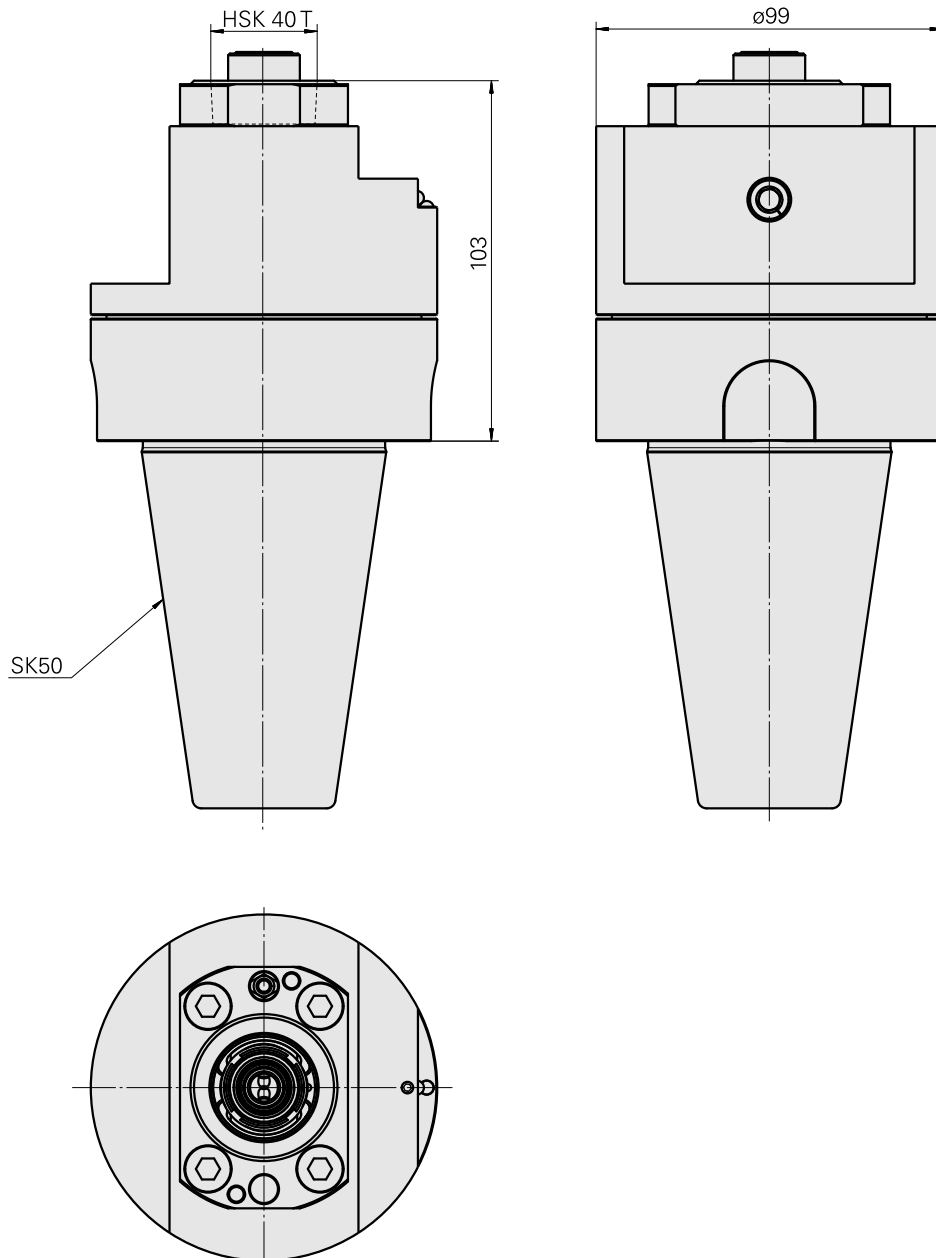

### Technical data

TH accessories category

Adapter for presetting units

Mounting

SK50

Tool mounting

HSK 40