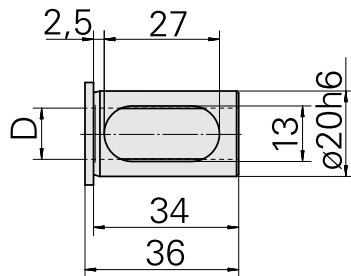

## Mounting sleeve with collar D20/ 12mm

### Technical data

TH accessories category	Mounting sleeve with collar
Mounting	D20
Tool mounting	12mm