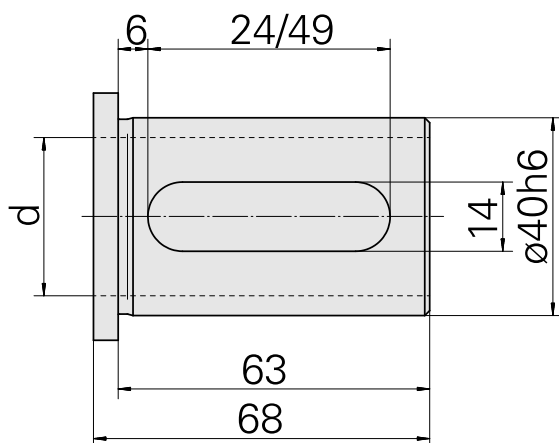

Mounting sleeve with collar D40/ 15mm

Technical data

| | |
|-------------------------|-----------------------------|
| TH accessories category | Mounting sleeve with collar |
| Mounting | D40 |
| Tool mounting | 15mm |