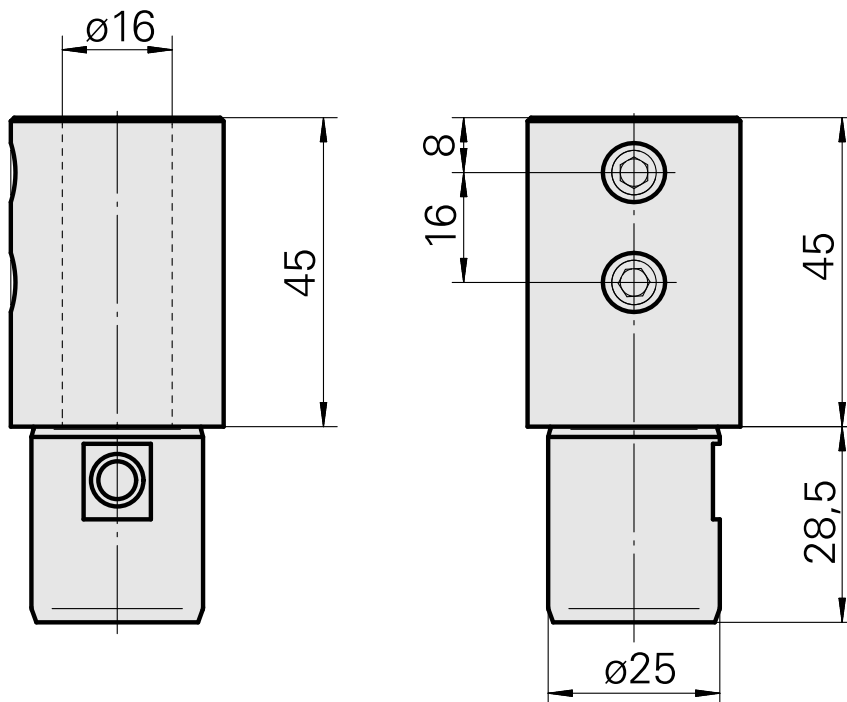

## Mount D16 (0.63 ")

### Technical data

Drive	not live
Cooling	internal
Mounting	D16
Pressure	80 bar
X [mm]	45 (1.77")
Y [mm]	-
Z [mm]	-
INDEX TRAUB products	TNL18 • TNL32 • TNL32-11