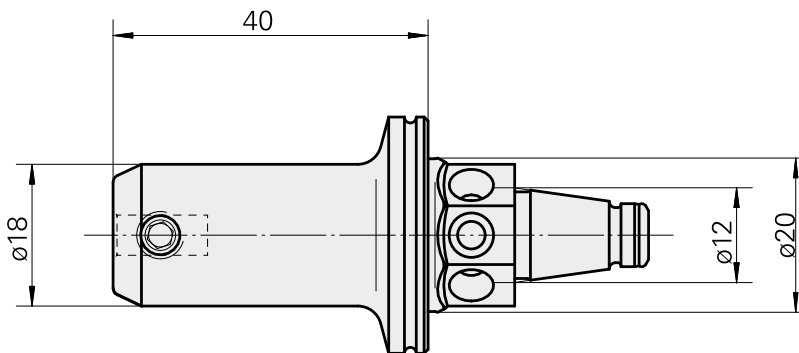

### Technical data

TH accessories category

WFB 20-12

Mounting

Horn Type 105

Quick change inserts

Horn S-Mini