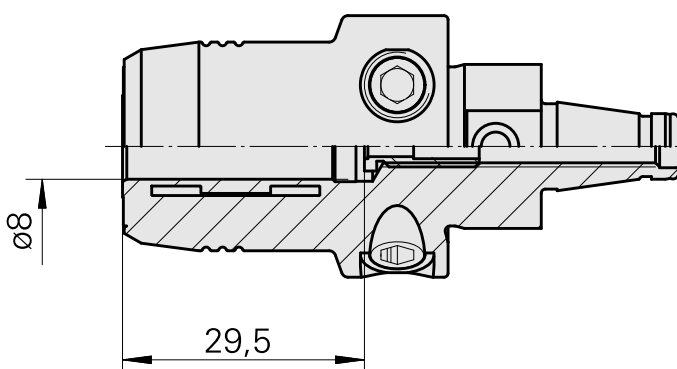

### Technical data

TH accessories category

WFB 20-12

Mounting

Hydraulic expansion chuck D8

Quick change inserts

hydraulic expan. mounting