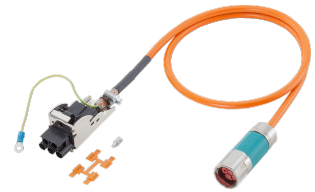

Cable

Technical data

Electrical assemblies	Electr. assembly lines
Length	2500 Millimeter
Cross-section	1.5 Square millimeter
Number of wires/poles (ST)	4 Piece
Voltage	600 Volt
Plug connection/type	M23 (size 1 / encoder) OG - orange
Shield	yes - shielded
Insulating material	TPM