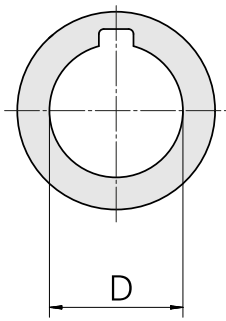

Ring, width 6 mm (0.23")

Technical data

TH accessories category

Mill arbor ring

Mounting

Milling shaft D27

10551274
251391.2706

INDEX