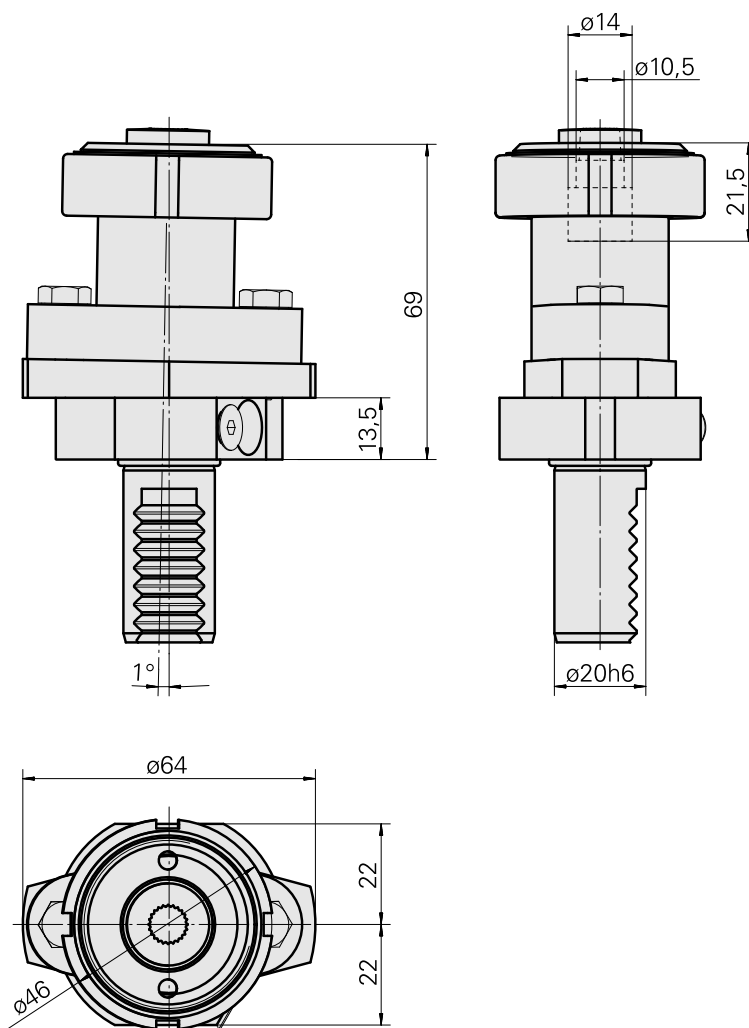

Broachholder VDI 20 D24, rotating, live

Technical data

Shank VDI	VDI 20
Drive	not live
Fixation VDI	none
Cooling	external
Pressure	20 bar
Mounting	D24
reversible 180°	no
X [mm]	69 (2.72")
Y [mm]	-
Z [mm]	-

[Tube](#)

Product ID : 10699964

Previous product ID : W62211.2110
