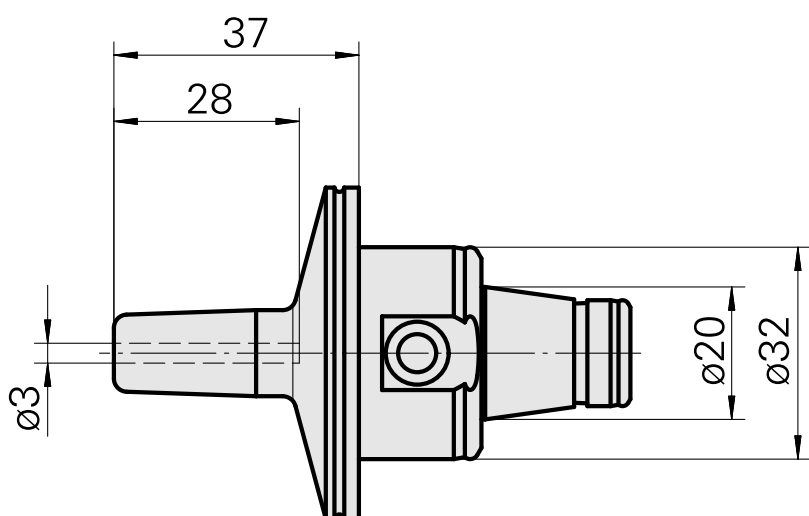

### Technical data

TH accessories category

WFB 32-20

Mounting

Shrink-fit mounting D3

Quick change inserts

shrink-fit mounting

10539402  
836260