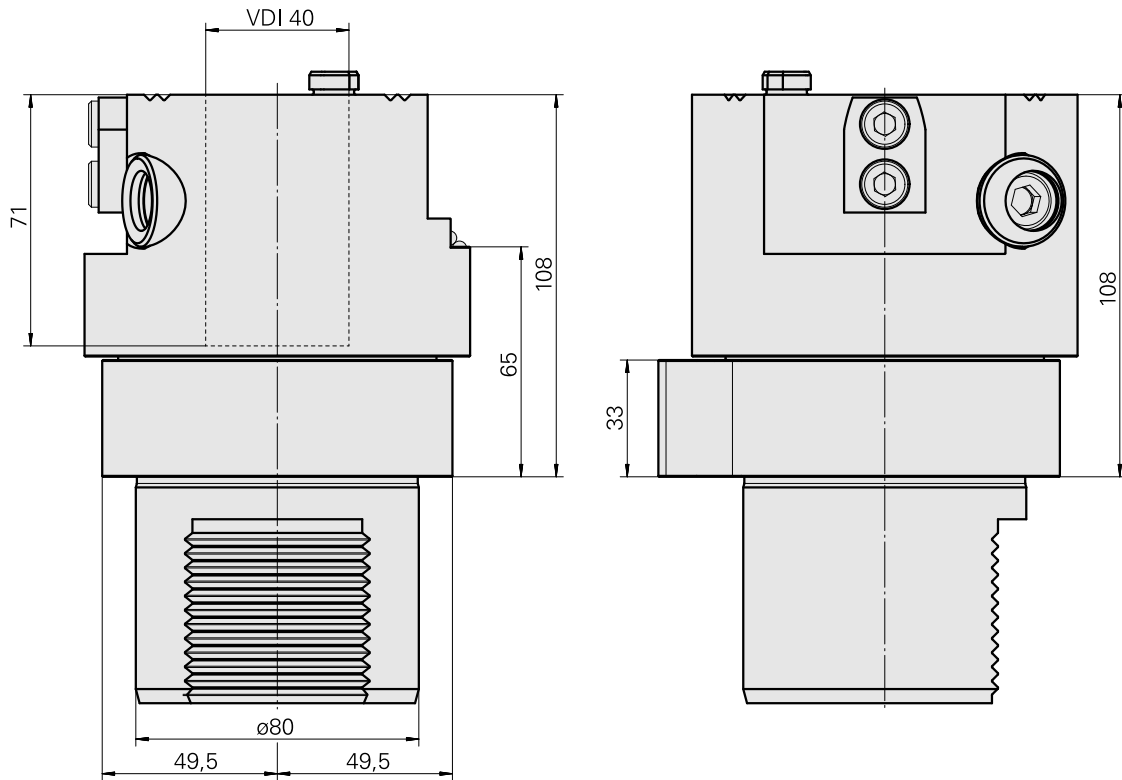

### Technical features

TH accessories category

Adapter for presetting units

Mounting

D80 for presetting devices

Tool mounting

VDI 40