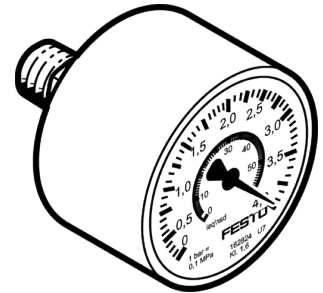

Pressure gauge

Technical data

Nominal size of pressure gauge

Mounting type

Pneumatic connection

Housing colour

Operating pressure

Line installation

Black

No 3-side view is currently available for this product