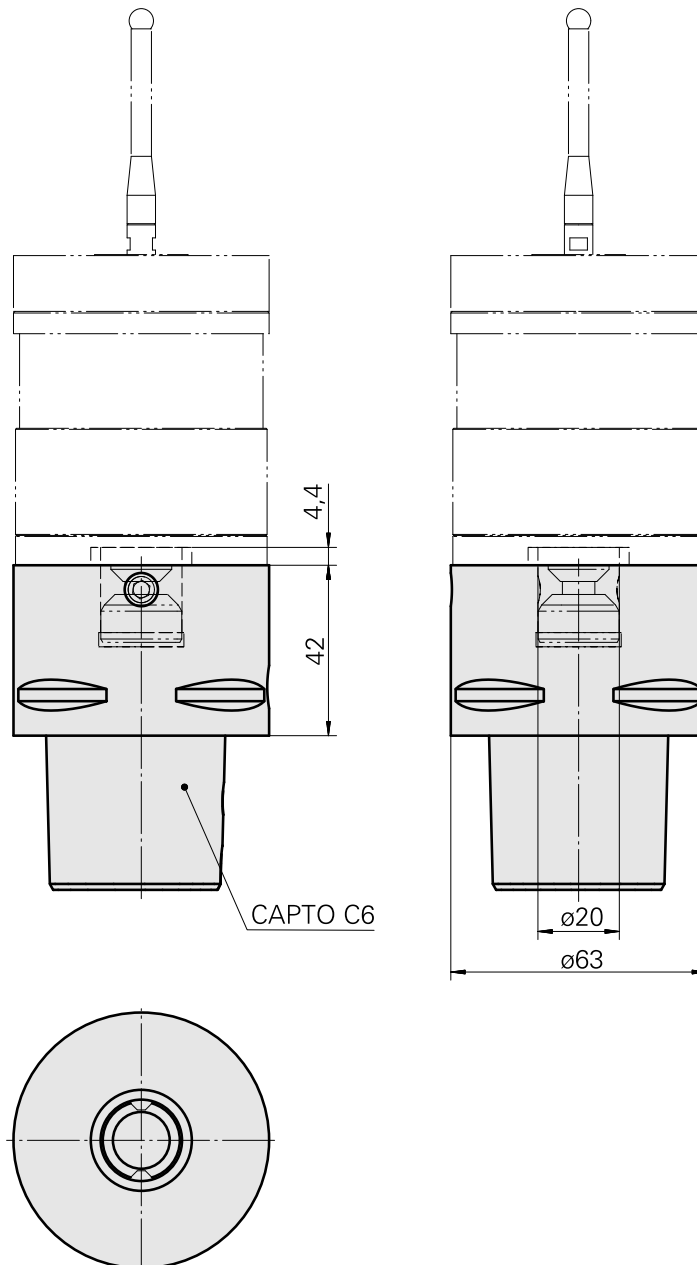

## INDEX CAPTO C6, Probe holder Renishaw D20

### Technical data

TH accessories category	INDEX CAPTO C6
Tool mounting	Renishaw D20
Quick change inserts	Probe holder