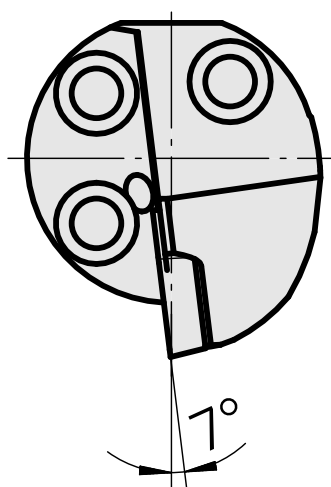

X [mm]

32 (1.26")

Z [mm]

22 (0.87)

INDEX TRAUB products

G220.3 • G220 • R200 • TNX65/42 •
TNX220.3

Documents

No downloads available for this product

Accessories

Optional accessories

Other accessories

[Countersunk screw Wohlhaupter Nr. 115673](#)

Product ID : 10587078

Previous product ID : W00013.0026
