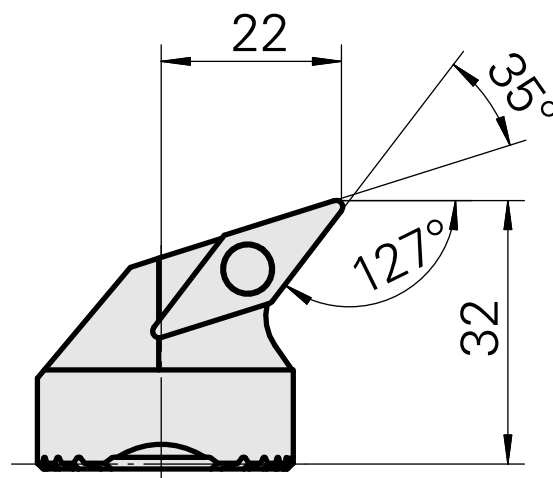

## Boring head for VC.. 1604..

### Technical data

<b>Mounting</b>	for VC.. 1604..
<b>Cooling</b>	internal
<b>Pressure</b>	50 bar
<b>X [mm]</b>	32 (1.26")
<b>Z [mm]</b>	22 (0.87)
<b>INDEX TRAUB products</b>	G220.3 • R200 • TNX65/42 • TNX220.3