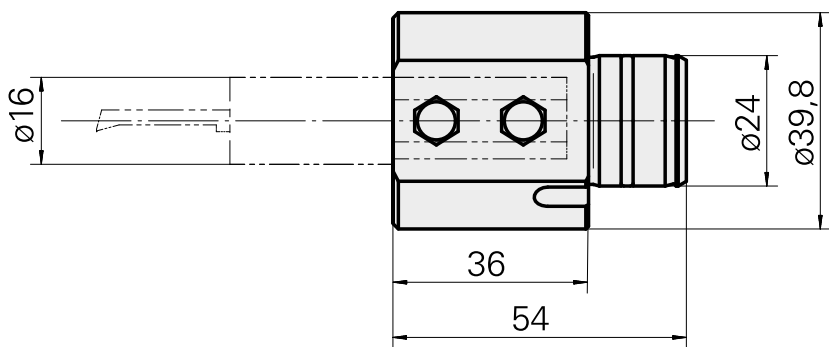

Mount D16 (0.63 ")

Technical data

Drive	not live
Cooling	internal
Mounting	D16
Pressure	80 bar
X [mm]	36 (1.42")
Y [mm]	-
Z [mm]	-
INDEX TRAUB products	ABC65 • TNK42/65 • TNL18 • TNL20 • TNL32-11 • TNL32 • TNL32-11 compact • TNL20-11 • TNL32 compact • TNK40.2-10 • TNK40.2-8 • TNL20.2

[Clamping screw M 6x15](#)

Product ID : 10762814

Previous product ID : 900804

[Clamping screw M 6x10](#)

Product ID : 10682377

Previous product ID : 900710
