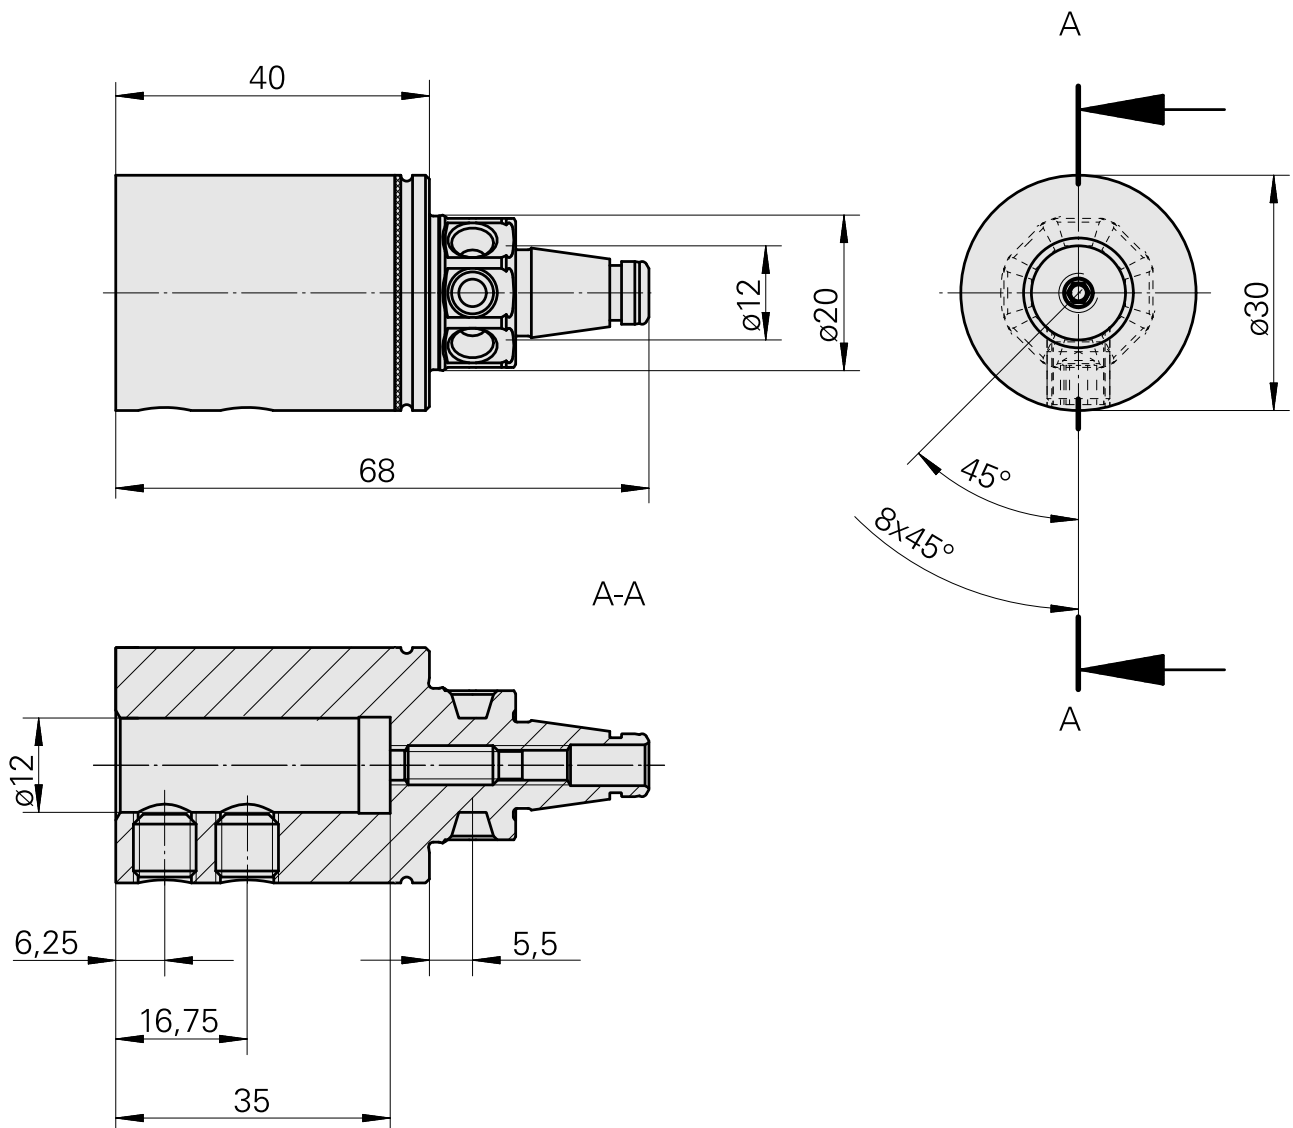

WFB 20-12 D12

Technical data

TH accessories category	WFB 20-12
Mounting	D12
Quick change inserts	Boring tool holder

Documents

No downloads available for this product

Accessories

Optional accessories

Other accessories

[Mounting sleeve with collar D12](#)

Product ID : 11060576

Previous product ID : W94280.21--

[Adjusting screw M 5x15](#)

Product ID : 10491071

Previous product ID : 326794

[SET SCREW 8X8-913](#)

Product ID : 10921433

Previous product ID : 410156.0808
