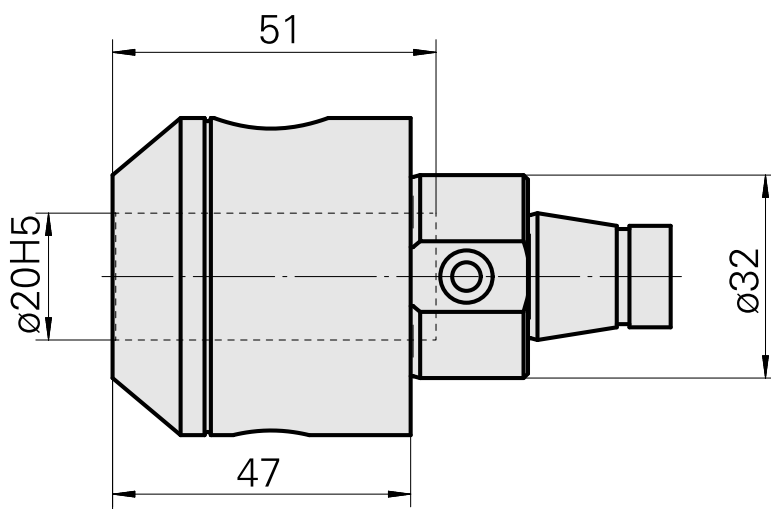

WFB 32-20 D20

Technical data

刀座附件类别
夹具
快换夹头

WFB 32-20
D20
Weldon刀柄

Documents

No downloads available for this product

Accessories

Optional accessories

Other accessories

[带肩安装套 D20](#)

Product ID : 10063939

Previous product ID : W68510.04--
