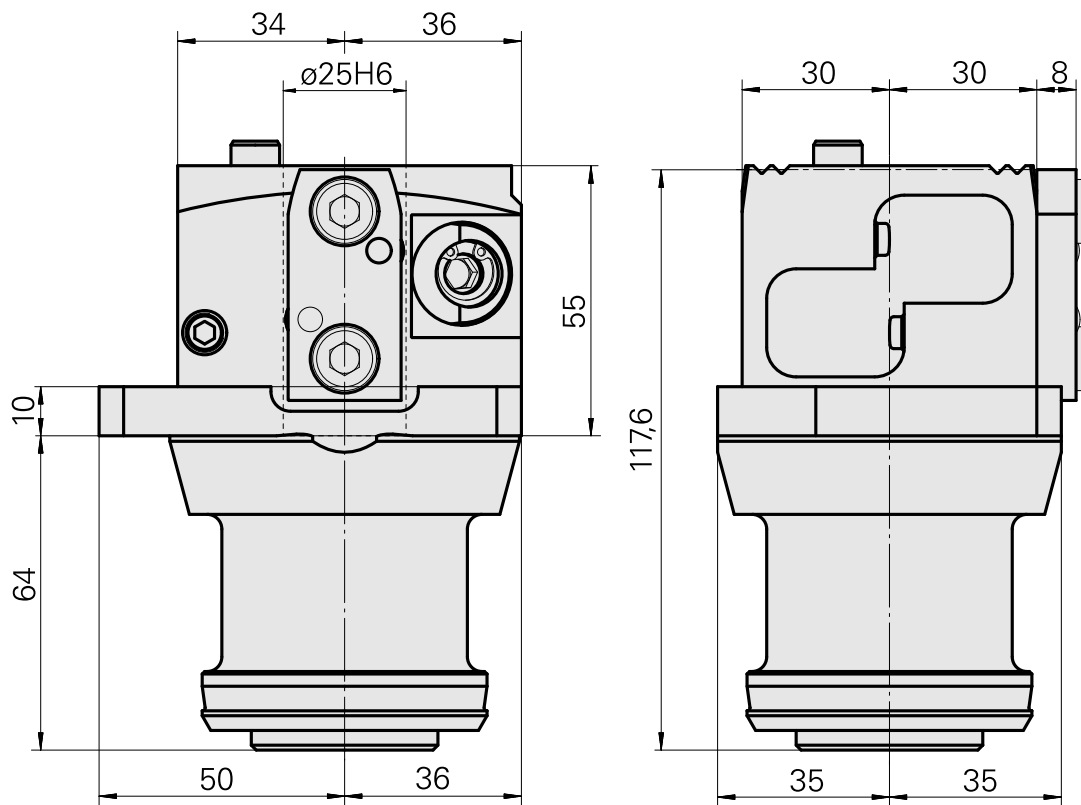

Mount VDI25

Technical data

TH accessories category

Adapter pre-adjustment block

Tool mounting

VDI 25

Documents

No downloads available for this product