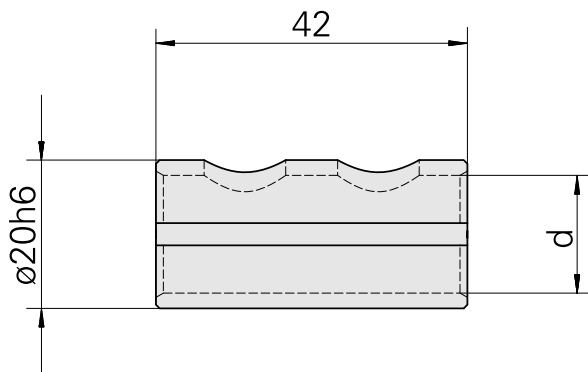

## Mounting sleeve D20/ 10mm

### Technical data

TH accessories category	Mounting sleeve
Mounting	D20
Tool mounting	10mm