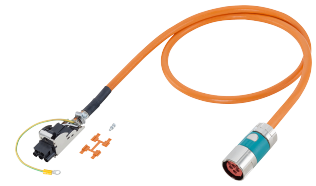

Cable

Technical data

Electrical assemblies	Electr. assembly lines
Length	1500 Millimeter
Cross-section	6 Square millimeter
Number of wires/poles (ST)	4 Piece
Voltage	600 Volt
Plug connection/type	M40 (size 1.5) OG - orange
Shield	yes - shielded
Insulating material	TPM