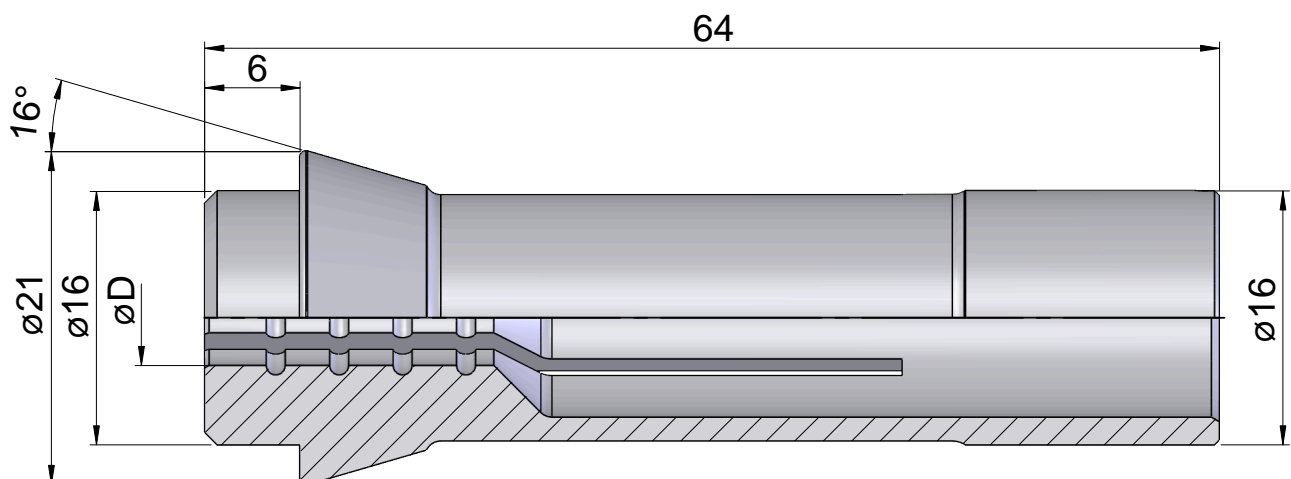

Clamping collet 1212E/F16 Ø=13,00

Technical data

There are currently no additional technical features stored for this product

Documents

No downloads available for this product