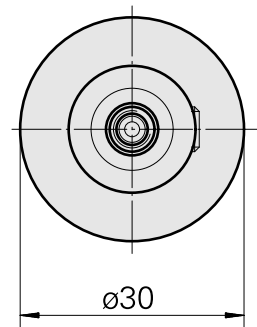

WFB 20-12 D6

Technical data

TH accessories category	WFB 20-12
Mounting	D6
Quick change inserts	Weldon mounting

Documents

No downloads available for this product

Accessories

Optional accessories

Other accessories

[Adjusting screw M 5x10](#)

Product ID : 10674886

Previous product ID : 326793

[Clamping screw M 6x 6 \(106AWS\)](#)

Product ID : 10565283

Previous product ID : 326789
