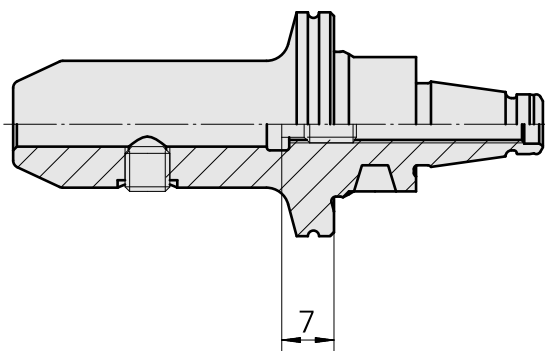

WFB 20-12 D6

Technical data

TH accessories category	WFB 20-12
Mounting	D6
Quick change inserts	Weldon mounting

Documents

No downloads available for this product

Accessories

Optional accessories

Other accessories

[Adjusting screw M 5x10](#)

Product ID : 10674886

Previous product ID : 326793

[Clamping screw M 6x 6 \(106AWS\)](#)

Product ID : 10565283

Previous product ID : 326789
