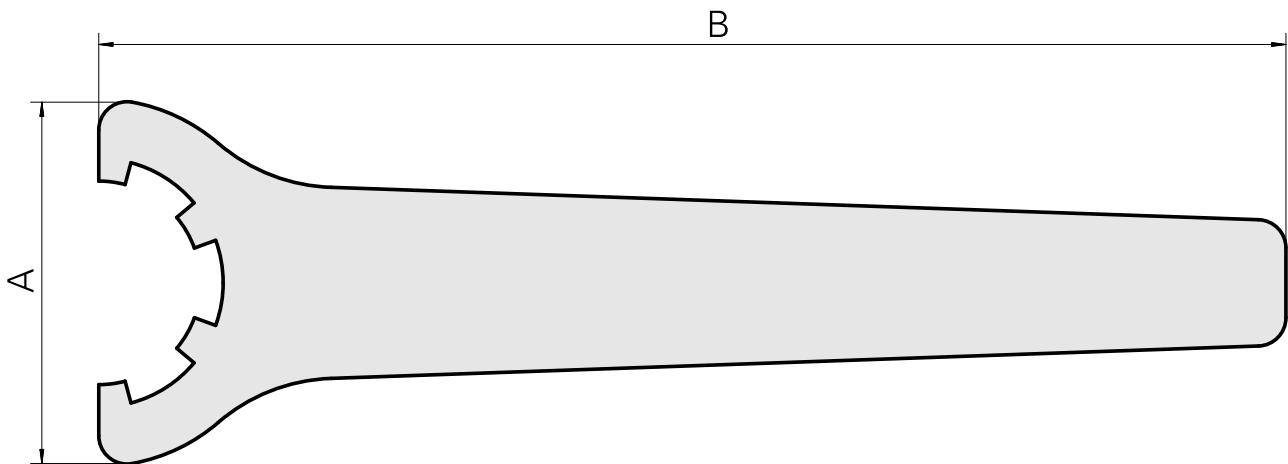

## Spanner

### Technical data

TH accessories category	Tool
Mounting	ER40
Collet type	ER 40
Clamping nut type	Female thread
Tools for Collet chucks	Clamping nut wrench

10474438  
490219.0401

**INDEX**

---