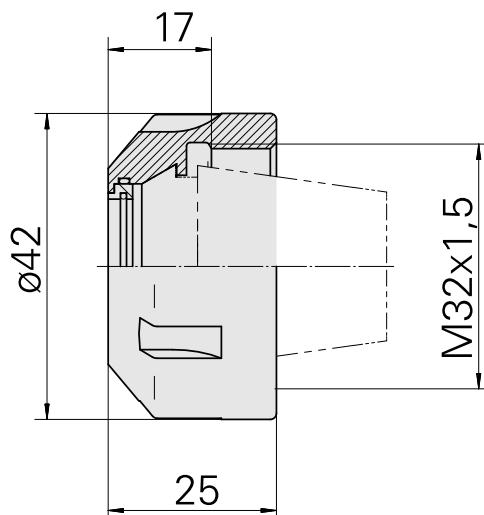

## Clamping nut, for internal cooling lubricant supply

### Technical data

TH accessories category	Clamping nut
Mounting	ER25
Collet type	ER 25
Clamping nut type	Female thread

10464259  
901939.3251

**INDEX**

---