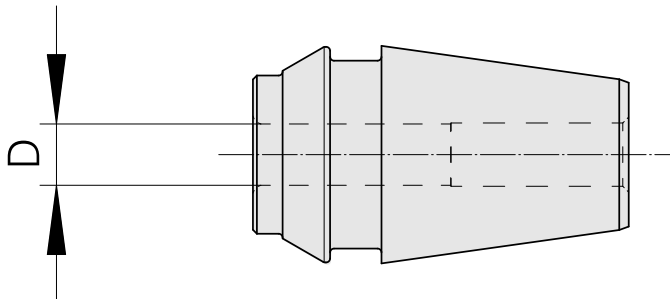

ER-shrink collet ER 11 3mm

Technical data

TH accessories category	ER-shrink collet
Mounting	ER11
Tool mounting	3mm
Collet type	ER 11

Documents

No downloads available for this product