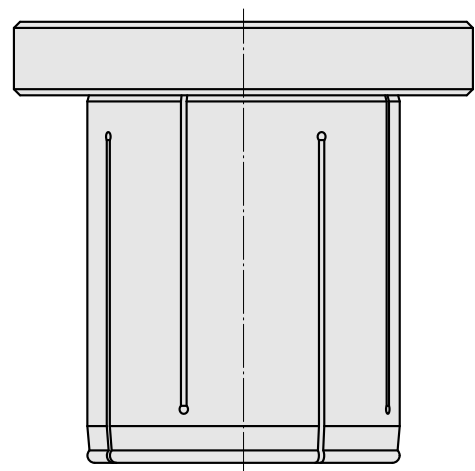

Reductions Hydraulic Expansion D51/ D36

Technical data

TH accessories category	Reductions Hydraulic Expansion
Mounting	D51
Tool mounting	D36

Documents

Product notes

[DE \(pdf\)](#)

[EN \(pdf\)](#)

[FR \(pdf\)](#)