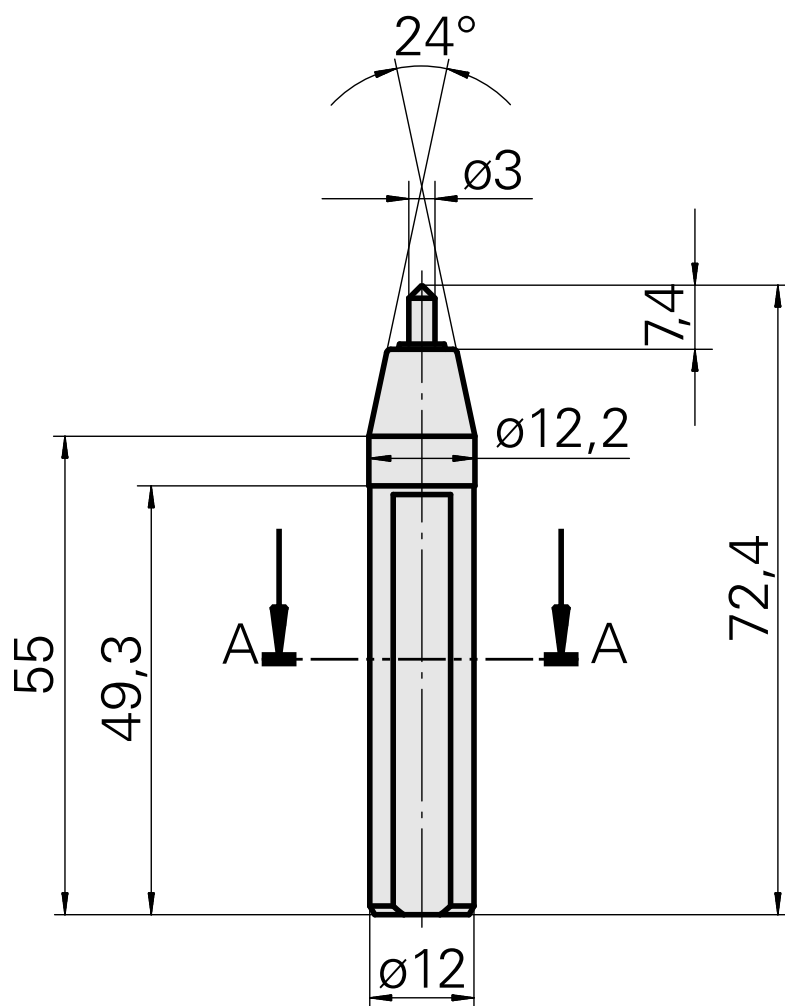

Marking tool, Tip angle/radius 90°/R0.5mm

Technical data

TH accessories category

Marking tool

Tool mounting

12mm

Note

Universal stylus for medium line thickness

A-A