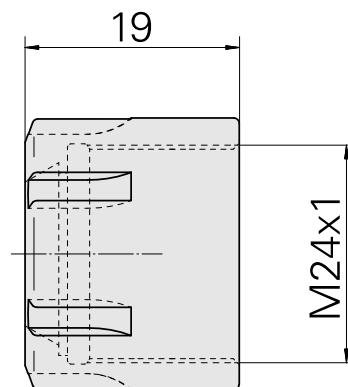

Clamping nut

Technical data

TH accessories category

Clamping nut

Mounting

ER20

Collet type

ER 20

Clamping nut type

Female thread diameter reduced

10435531
901939.2201

INDEX

Documents

No downloads available for this product