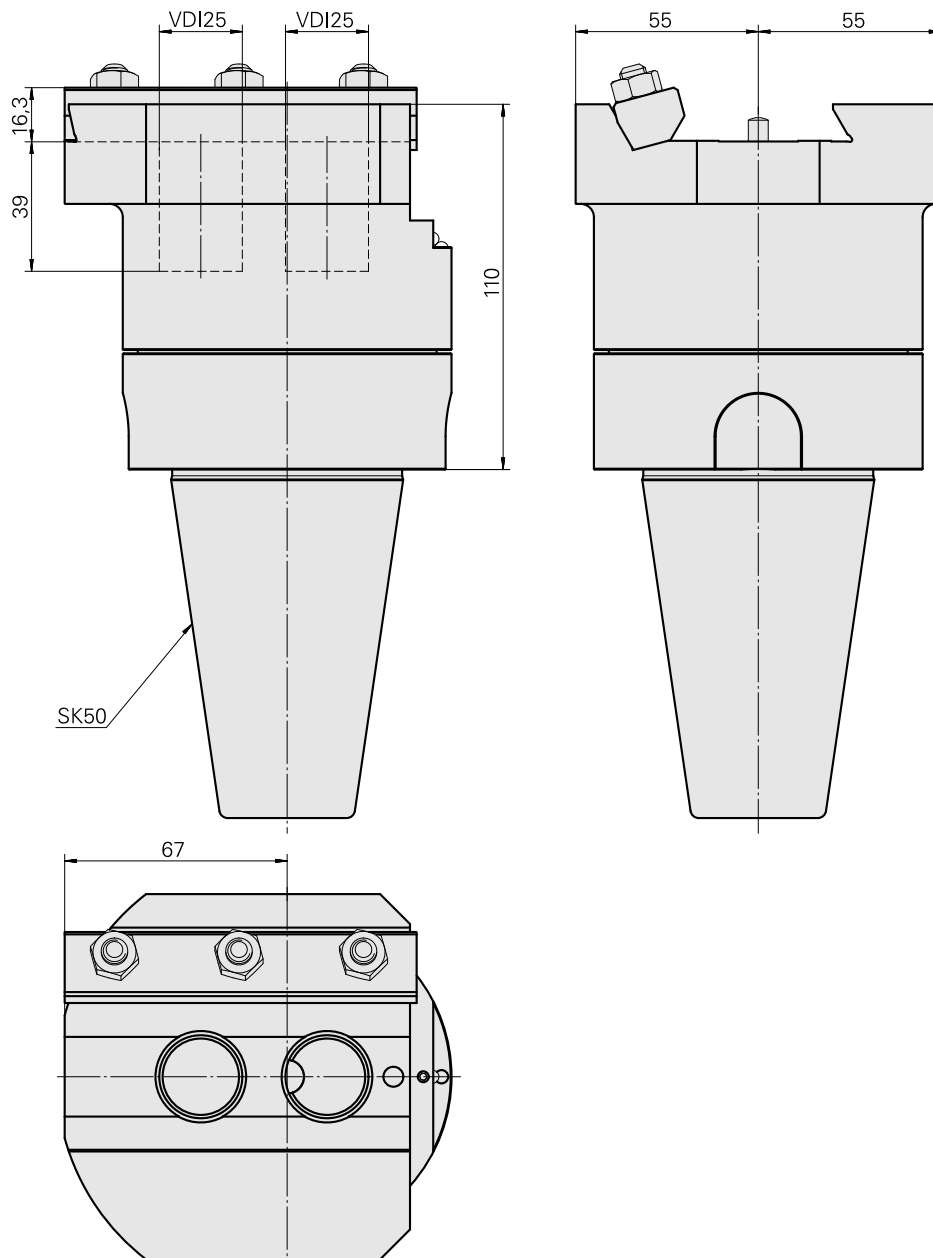

### Technical data

TH accessories category

Adapter for presetting units

Mounting

SK50

Tool mounting

Dovetail ABC